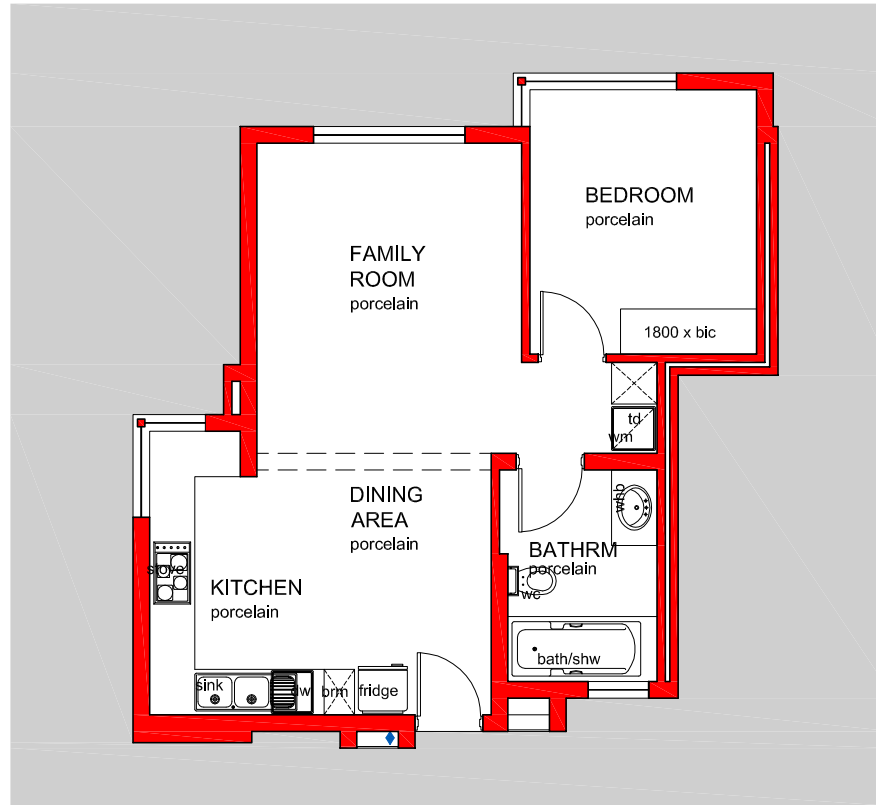

BEDFORDVIEW  
**FRONTIER**  
RESIDENTIAL ESTATE

1 Bed

57m<sup>2</sup>