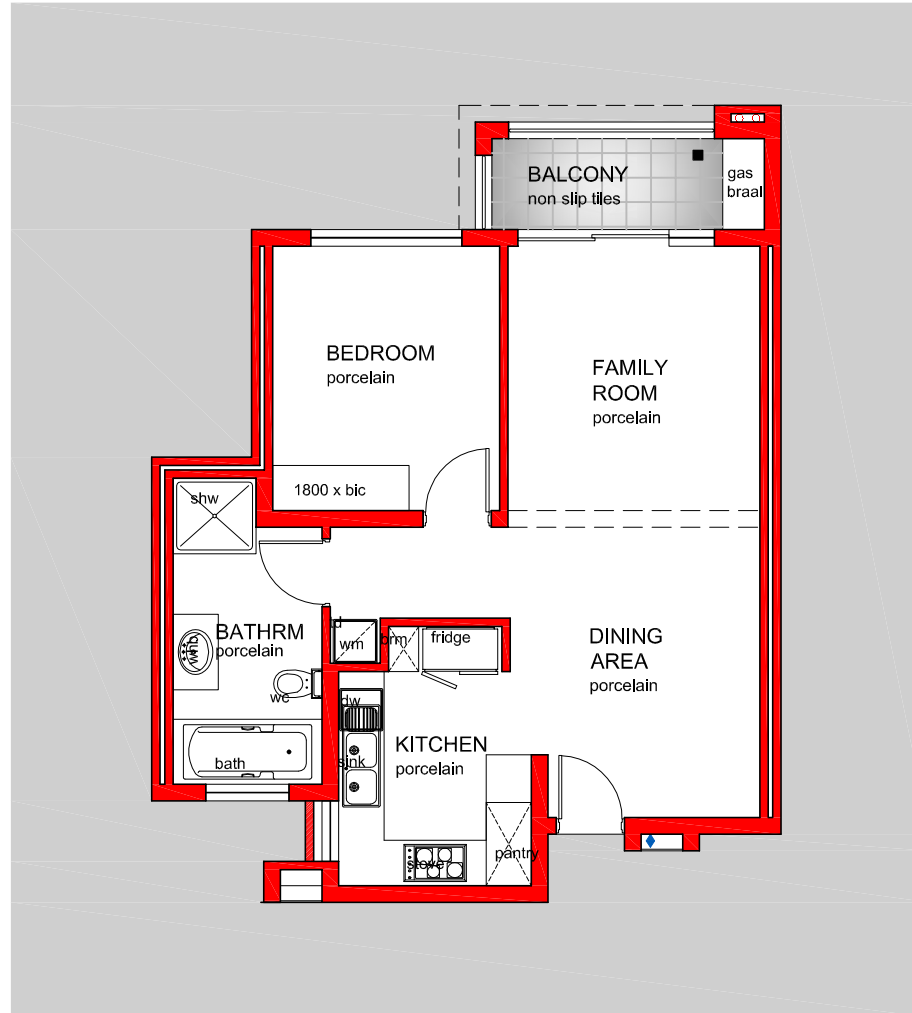

BEDFORDVIEW
FRONTIER
RESIDENTIAL ESTATE

1 Bed Balc

68m²